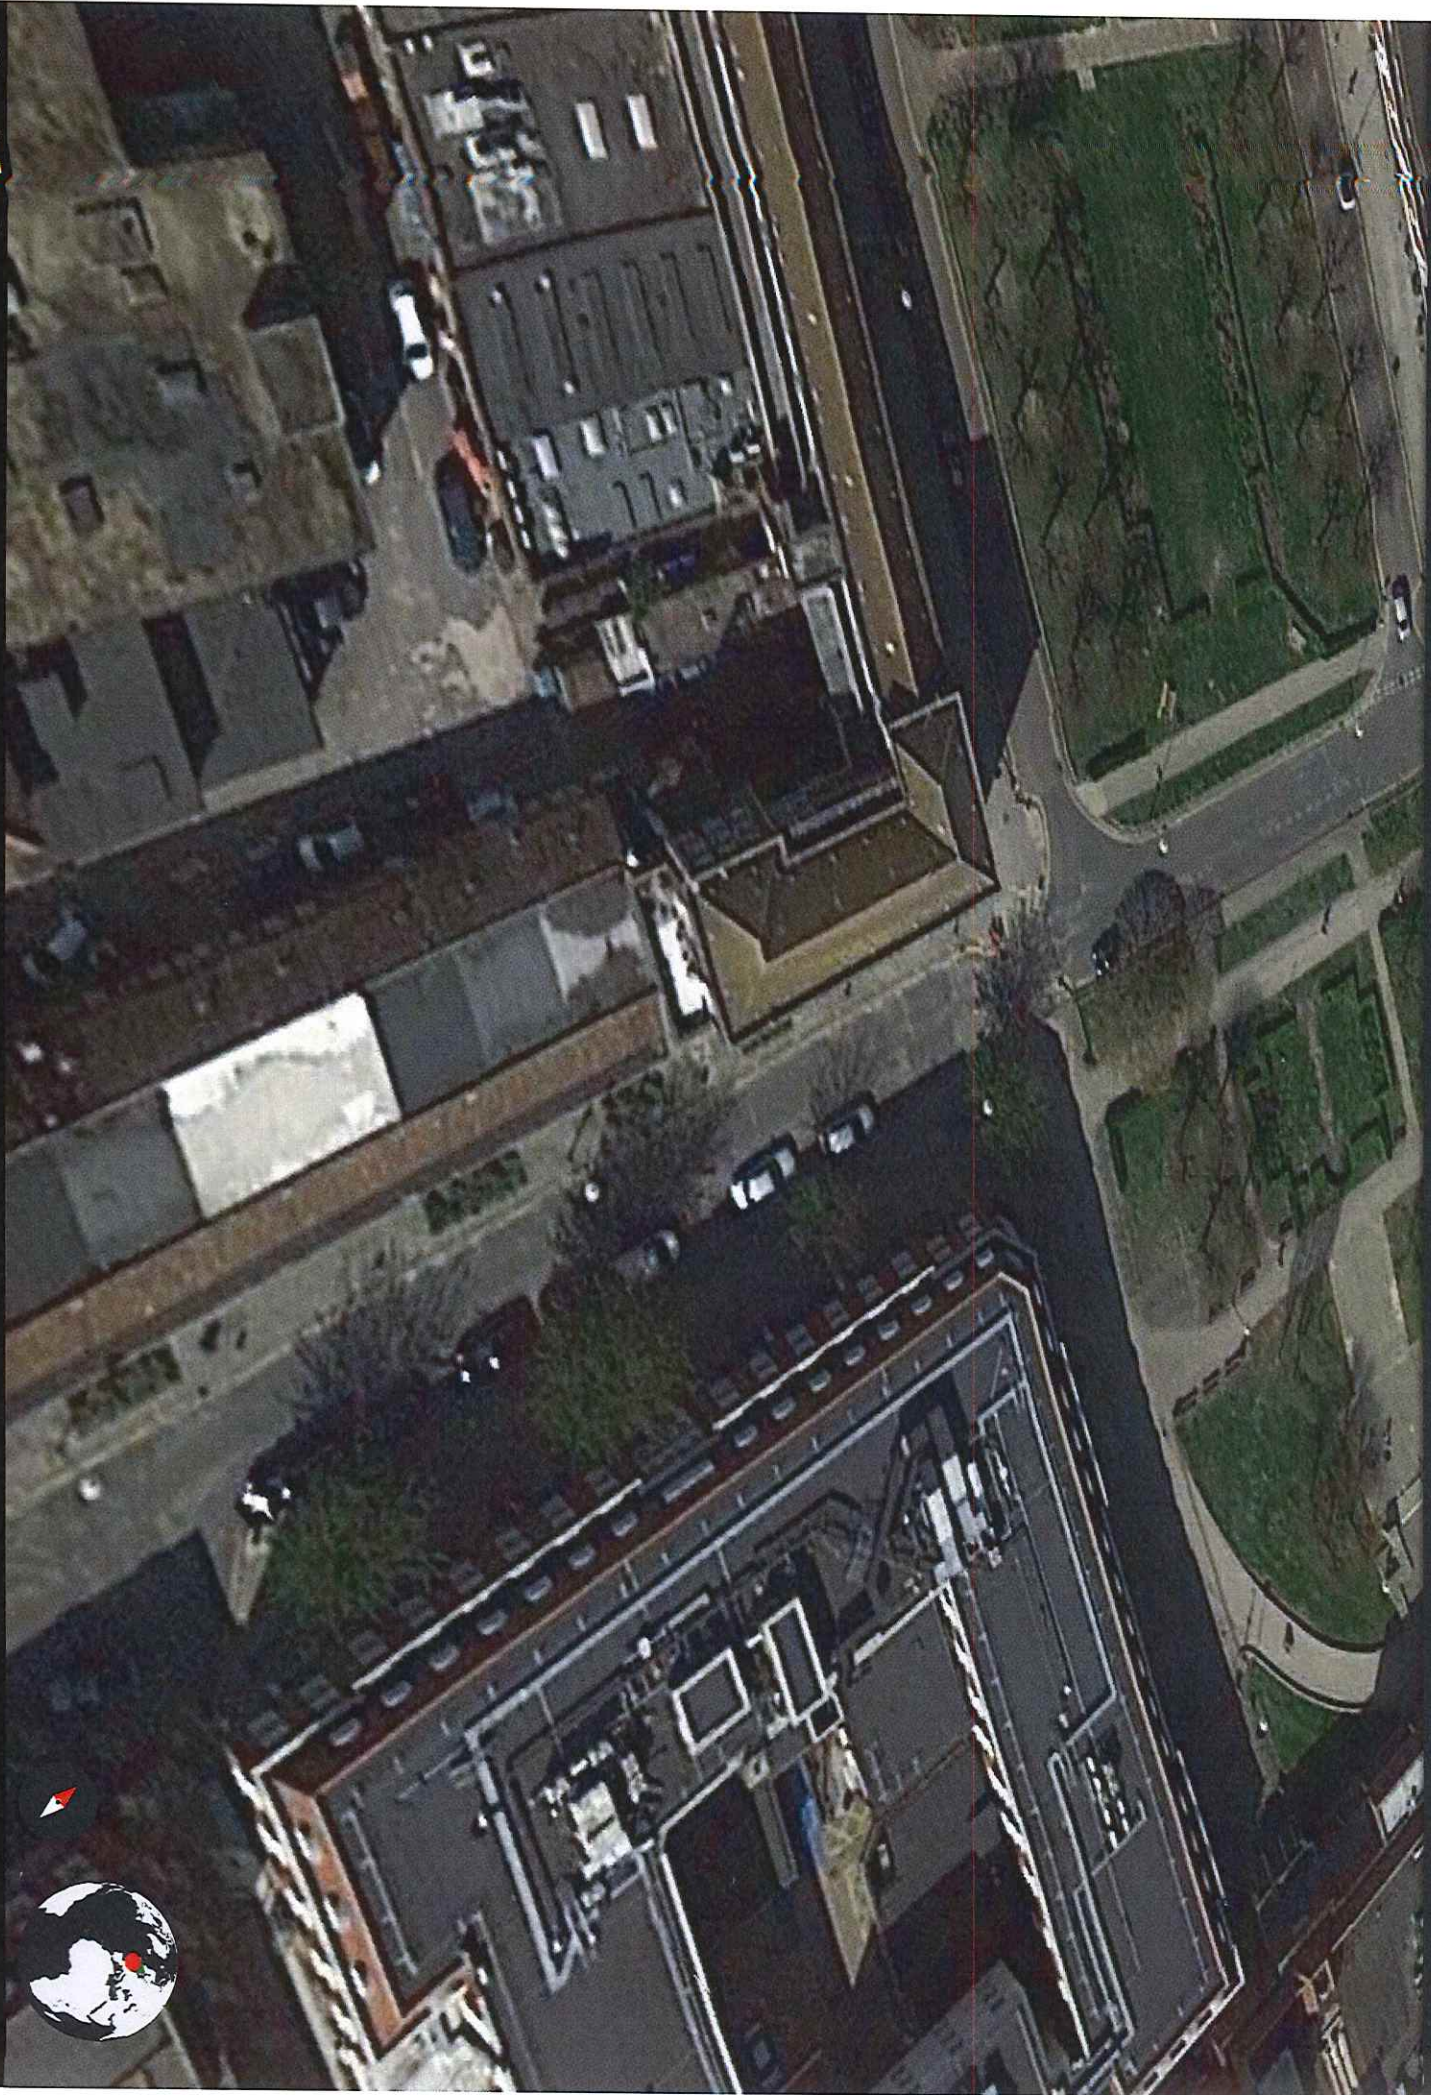

You are currently running an experimental version of Earth.

[Learn more](#)

[Send feedback](#)

Google Earth

Imagery date: 4/10/20 - newer

10 m

Camera: 177 m 51°48'03"N 0°12'22"W

89 m